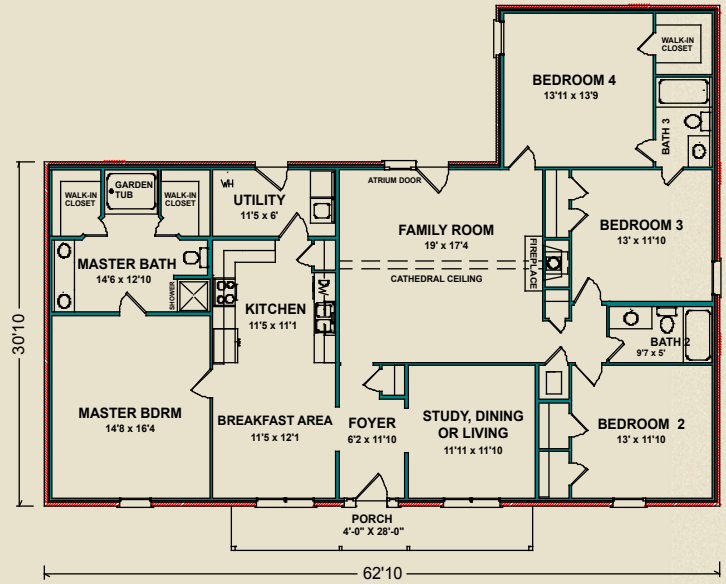

## Camelot

The Camelot is the plan for the larger family. It has plenty of storage space (note the glamour bath with two walk-in closets in the master bedroom and all the closet space in the other bedrooms) the large, open kitchen and breakfast area promote casual dining. Bedrooms three & four share their own private bathroom. The large family room has a central fireplace and cathedral ceiling and the separate (dining, living or study) room is ideal for more formal entertaining (or concentrating on homework).

2,228 sq. ft.

Photos may include optional features.

AL  
251.666.3950 | 800.489.1014

MS  
228.687.1143 | 877.410.6175

FL  
850.477.0006 | 866.775.0006

[heritagehomesfamily.com](http://heritagehomesfamily.com)