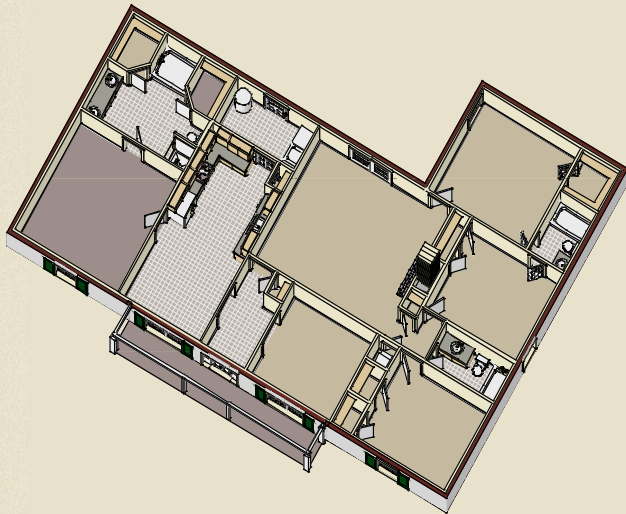

## Camelot

The Camelot is the plan for the larger family. It has plenty of storage space (note the glamour bath with two walk-in closets in the master bedroom and all the closet space in the other bedrooms) the large, open kitchen and breakfast area promote casual dining. Bedrooms three & four share their own private bathroom. The large family room has a central fireplace and cathedral ceiling and the separate (dining, living or study) room is ideal for more formal entertaining (or concentrating on homework).

2,228 sq. ft.

Photos may include optional features.

AL  
251.666.3950 | 800.489.1014

MS  
228.687.1143 | 877.410.6175

FL  
850.477.0006 | 866.775.0006

[heritagehomesfamily.com](http://heritagehomesfamily.com)