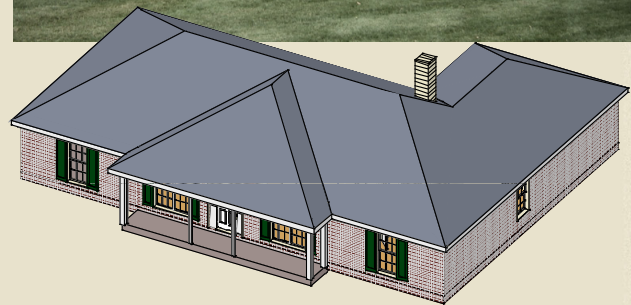

## Camelot

The Camelot is the plan for the larger family. It has plenty of storage space (note the glamour bath with two walk-in closets in the master bedroom and all the closet space in the other bedrooms) the large, open kitchen and breakfast area promote casual dining. Bedrooms three & four share their own private bathroom. The large family room has a central fireplace and cathedral ceiling and the separate (dining, living or study) room is ideal for more formal entertaining (or concentrating on homework).

2,228 sq. ft.

Photos may include optional features.

AL  
251.666.3950 | 800.489.1014

MS  
228.687.1143 | 877.410.6175

FL  
850.477.0006 | 866.775.0006

[heritagehomesfamily.com](http://heritagehomesfamily.com)