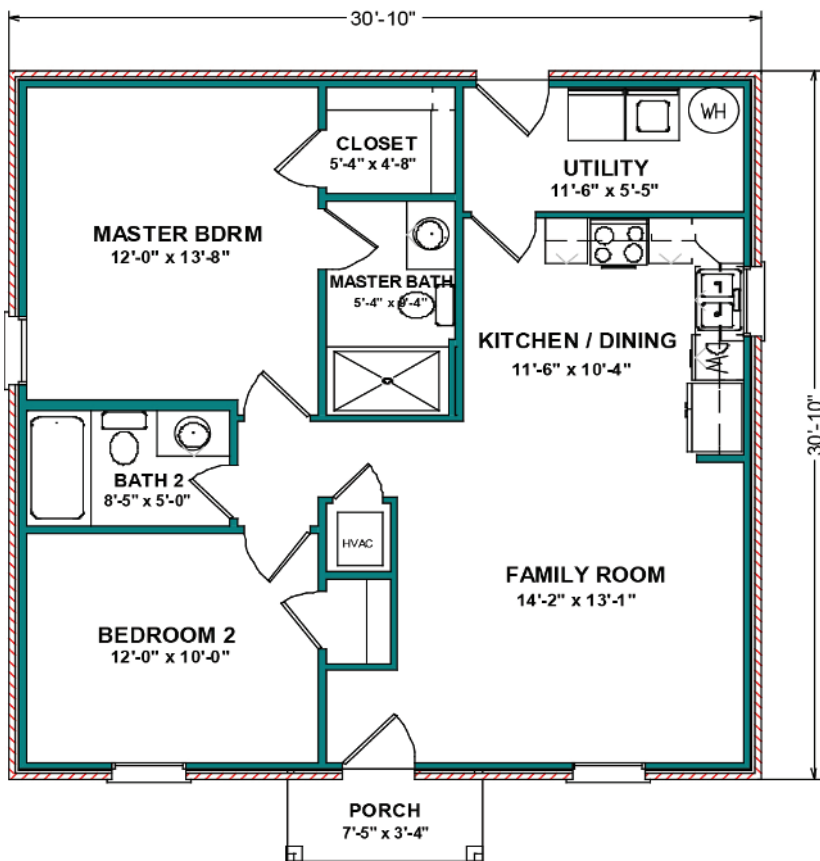

# The Meadow

## 950 SQ FT 2 BEDS | 2 BATHS

The Meadow is our smallest 2bed/2bath yet. Though it may be small, it proves to be mighty with it's modern design and the features of a much larger plan. You will enter into a small foyer that opens up to the family room. The design allows for an open floor plan with access to your kitchen and plenty of counterspace. The master bedroom features a walk-in closet and a master bath with a spacious shower.