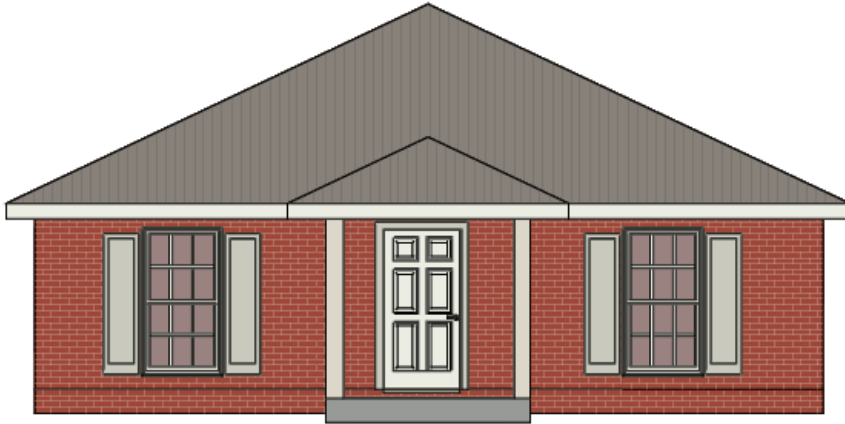

# The Meadow

## 950 SQ FT 2 BEDS | 2 BATHS

The Meadow is our smallest 2bed/2bath yet. Though it may be small, it proves to be mighty with it's modern design and the features of a much larger plan. You will enter into a small foyer that opens up to the family room. The design allows for an open floor plan with access to your kitchen and plenty of counterspace. The master bedroom features a walk-in closet and a master bath with a spacious shower.