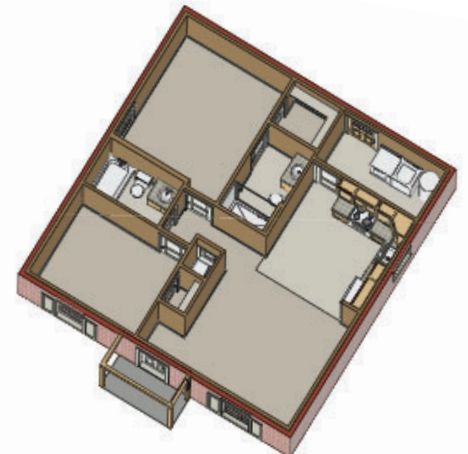

# The Meadow

## 950 SQ FT 2 BEDS | 2 BATHS

The Meadow is our smallest 2bed/2bath yet. Though it may be small, it proves to be mighty with it's modern design and the features of a much larger plan. You will enter into a small foyer that opens up to the family room. The design allows for an open floor plan with access to your kitchen and plenty of counterspace. The master bedroom features a walk-in closet and a master bath with a spacious shower.