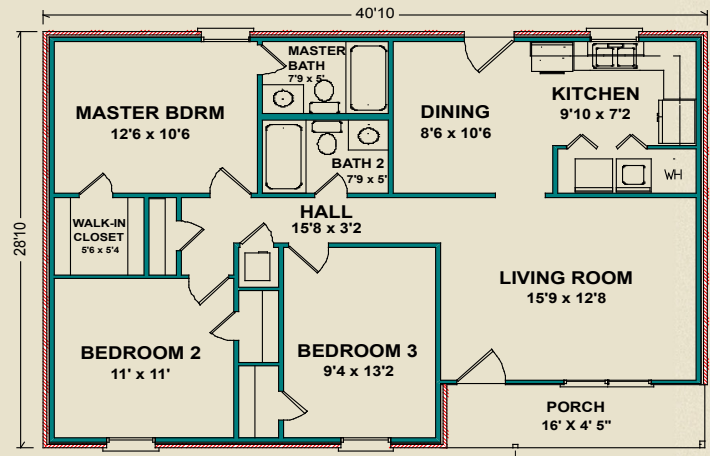

More of Everything

Lakeland

The Lakeland offers the amenities of a larger floor plan in a surprisingly compact space. The bedrooms all have large closets—the master bedroom has a walk-in closet—in addition to the large linen closet in the hall. The open kitchen space has convenient access to the exterior through the dining area, and the washer/dryer are closeted behind attractive bi-fold doors.

1,106 sq. ft.

Photos may include optional features.

AL
251.666.3950 | 800.489.1014

MS
228.687.1143 | 877.410.6175

FL
850.477.0006 | 866.775.0006

heritagehomesfamily.com