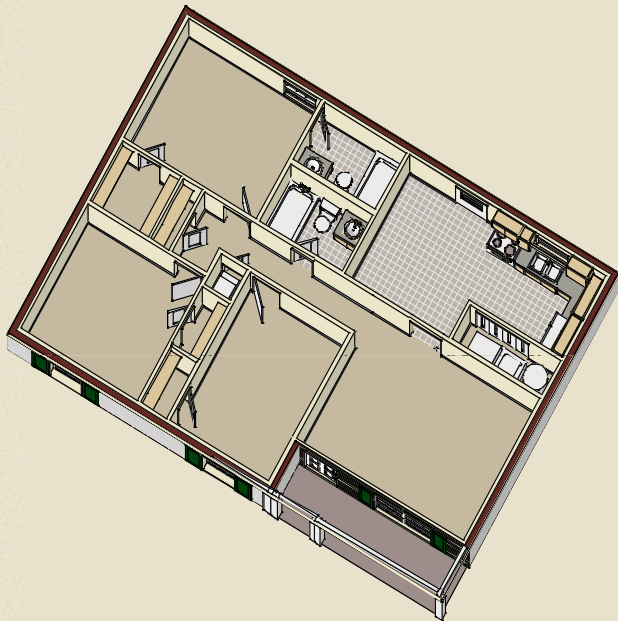

More of Everything

Lakeland

The Lakeland offers the amenities of a larger floor plan in a surprisingly compact space. The bedrooms all have large closets—the master bedroom has a walk-in closet—in addition to the large linen closet in the hall. The open kitchen space has convenient access to the exterior through the dining area, and the washer/dryer are closeted behind attractive bi-fold doors.

1,106 sq. ft.

Photos may include optional features.

AL
251.666.3950 | 800.489.1014

MS
228.687.1143 | 877.410.6175

FL
850.477.0006 | 866.775.0006

heritagehomesfamily.com