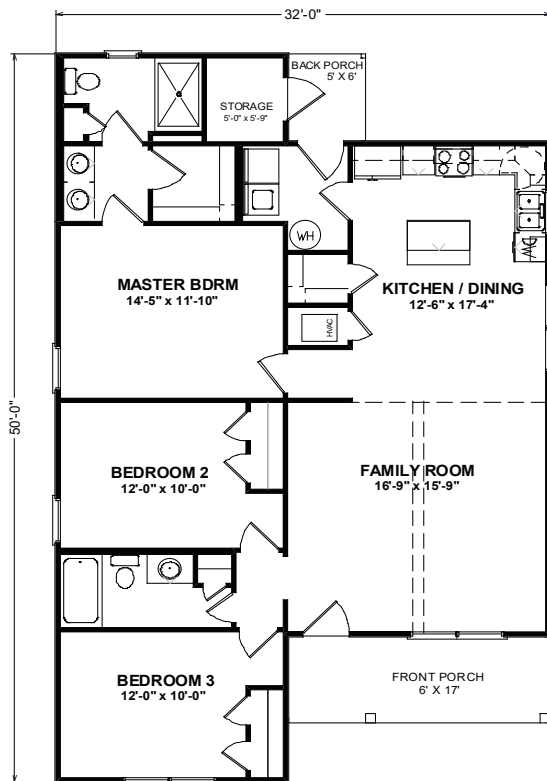

# The Laurel

**1,296 SQ FT**  
**3 BEDS | 2 BATHS**

The Laurel is the open floor plan of your dreams. With plenty of cabinet space and an island bar, your kitchen can be your happy place again. There is no shortage of storage space, with extra closets indoors, a walk-in pantry and even an exterior storage closet.

\*Square Footage will be 1,378 with siding in front and the remaining 3 sides as brick.

AL 251.666.3950 | FL 850.477.0006 | MS 228.687.1144

[HERITAGEHOMESFAMILY.COM](http://HERITAGEHOMESFAMILY.COM)