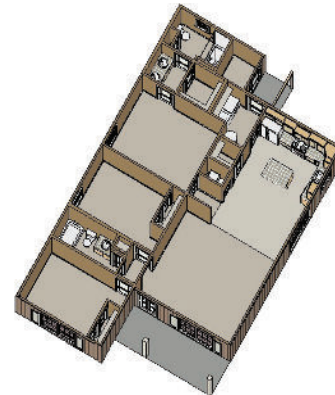

# The Laurel

**1,296 SQ FT**  
**3 BEDS | 2 BATHS**

The Laurel is the open floor plan of your dreams. With plenty of cabinet space and an island bar, your kitchen can be your happy place again. There is no shortage of storage space, with extra closets indoors, a walk-in pantry and even an exterior storage closet.

\*Square Footage will be 1,378 with siding in front and the remaining 3 sides as brick.

AL 251.666.3950 | FL 850.477.0006 | MS 228.687.1144

[HERITAGEHOMESFAMILY.COM](http://HERITAGEHOMESFAMILY.COM)